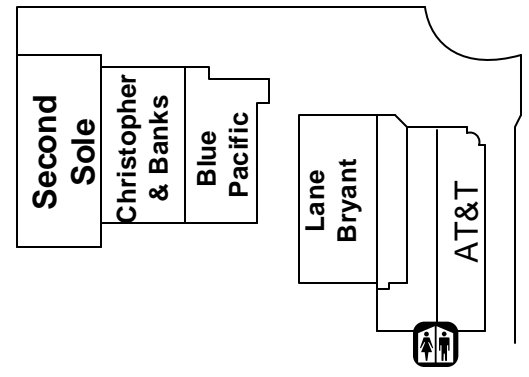

THIS MAP IS NOT TO SCALE

Artist Parking 91-112
Beyond green line

Move in/Move out staging

Artist Parking

	Art fair information		Open Space
	Public restrooms		Mini Corner
	Emergency weather shelter		

Biaggi's
Max & Erma's
Verizon