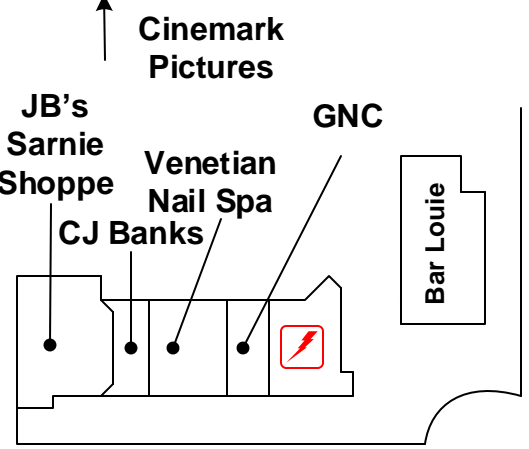

THIS MAP IS NOT TO SCALE

Artist Parking 91-112
Beyond green line

Move in/Move out staging

Artist Parking

	Art fair information		Open Space
	Public restrooms		Mini Corner
	Emergency weather shelter		

Biaggi's
Max & Erma's
Verizon