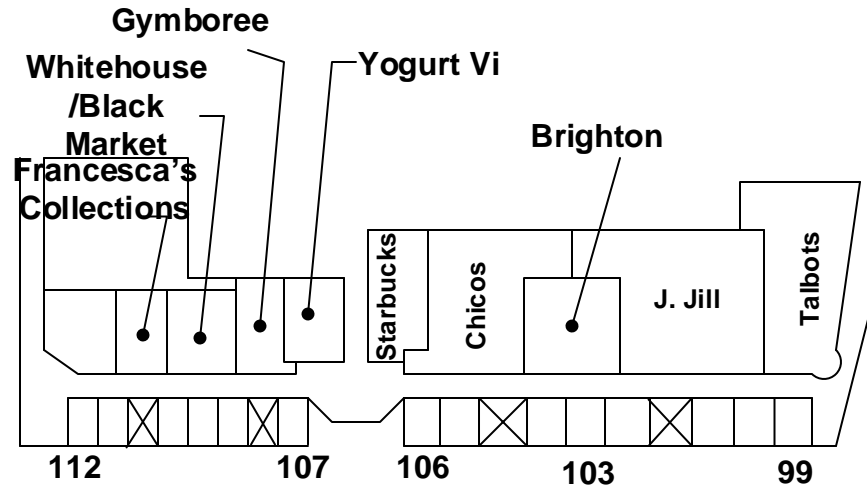

THIS MAP IS NOT TO SCALE

Artist Parking 91-112
Beyond green line

Move in/Move out staging

Artist Parking

	Art fair information		Open Space
	Public restrooms		Mini Corner
	Emergency weather shelter		

Biaggi's
Max & Erma's
Verizon