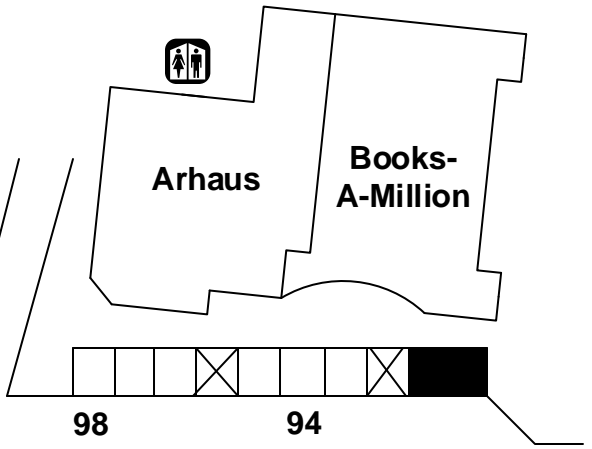

THIS MAP IS NOT TO SCALE

Artist Parking 91-112
Beyond green line

Move in/Move out staging

Artist Parking

	Art fair information		Open Space
	Public restrooms		Mini Corner
	Emergency weather shelter		

Biaggi's
Max & Erma's
Verizon