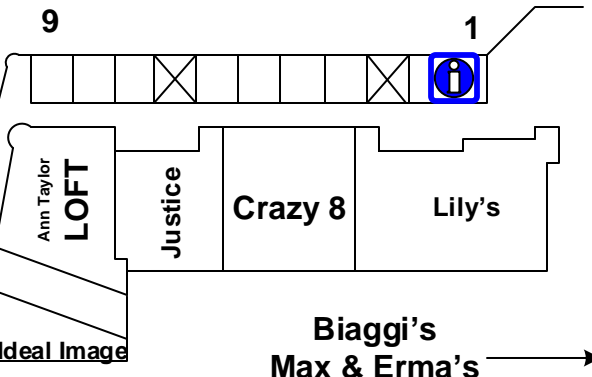

THIS MAP IS NOT TO SCALE

Artist Parking 91-112
Beyond green line

Move in/Move out staging

Artist Parking

	Art fair information		Open Space
	Public restrooms		Mini Corner
	Emergency weather shelter		

Biaggi's
Max & Erma's
Verizon