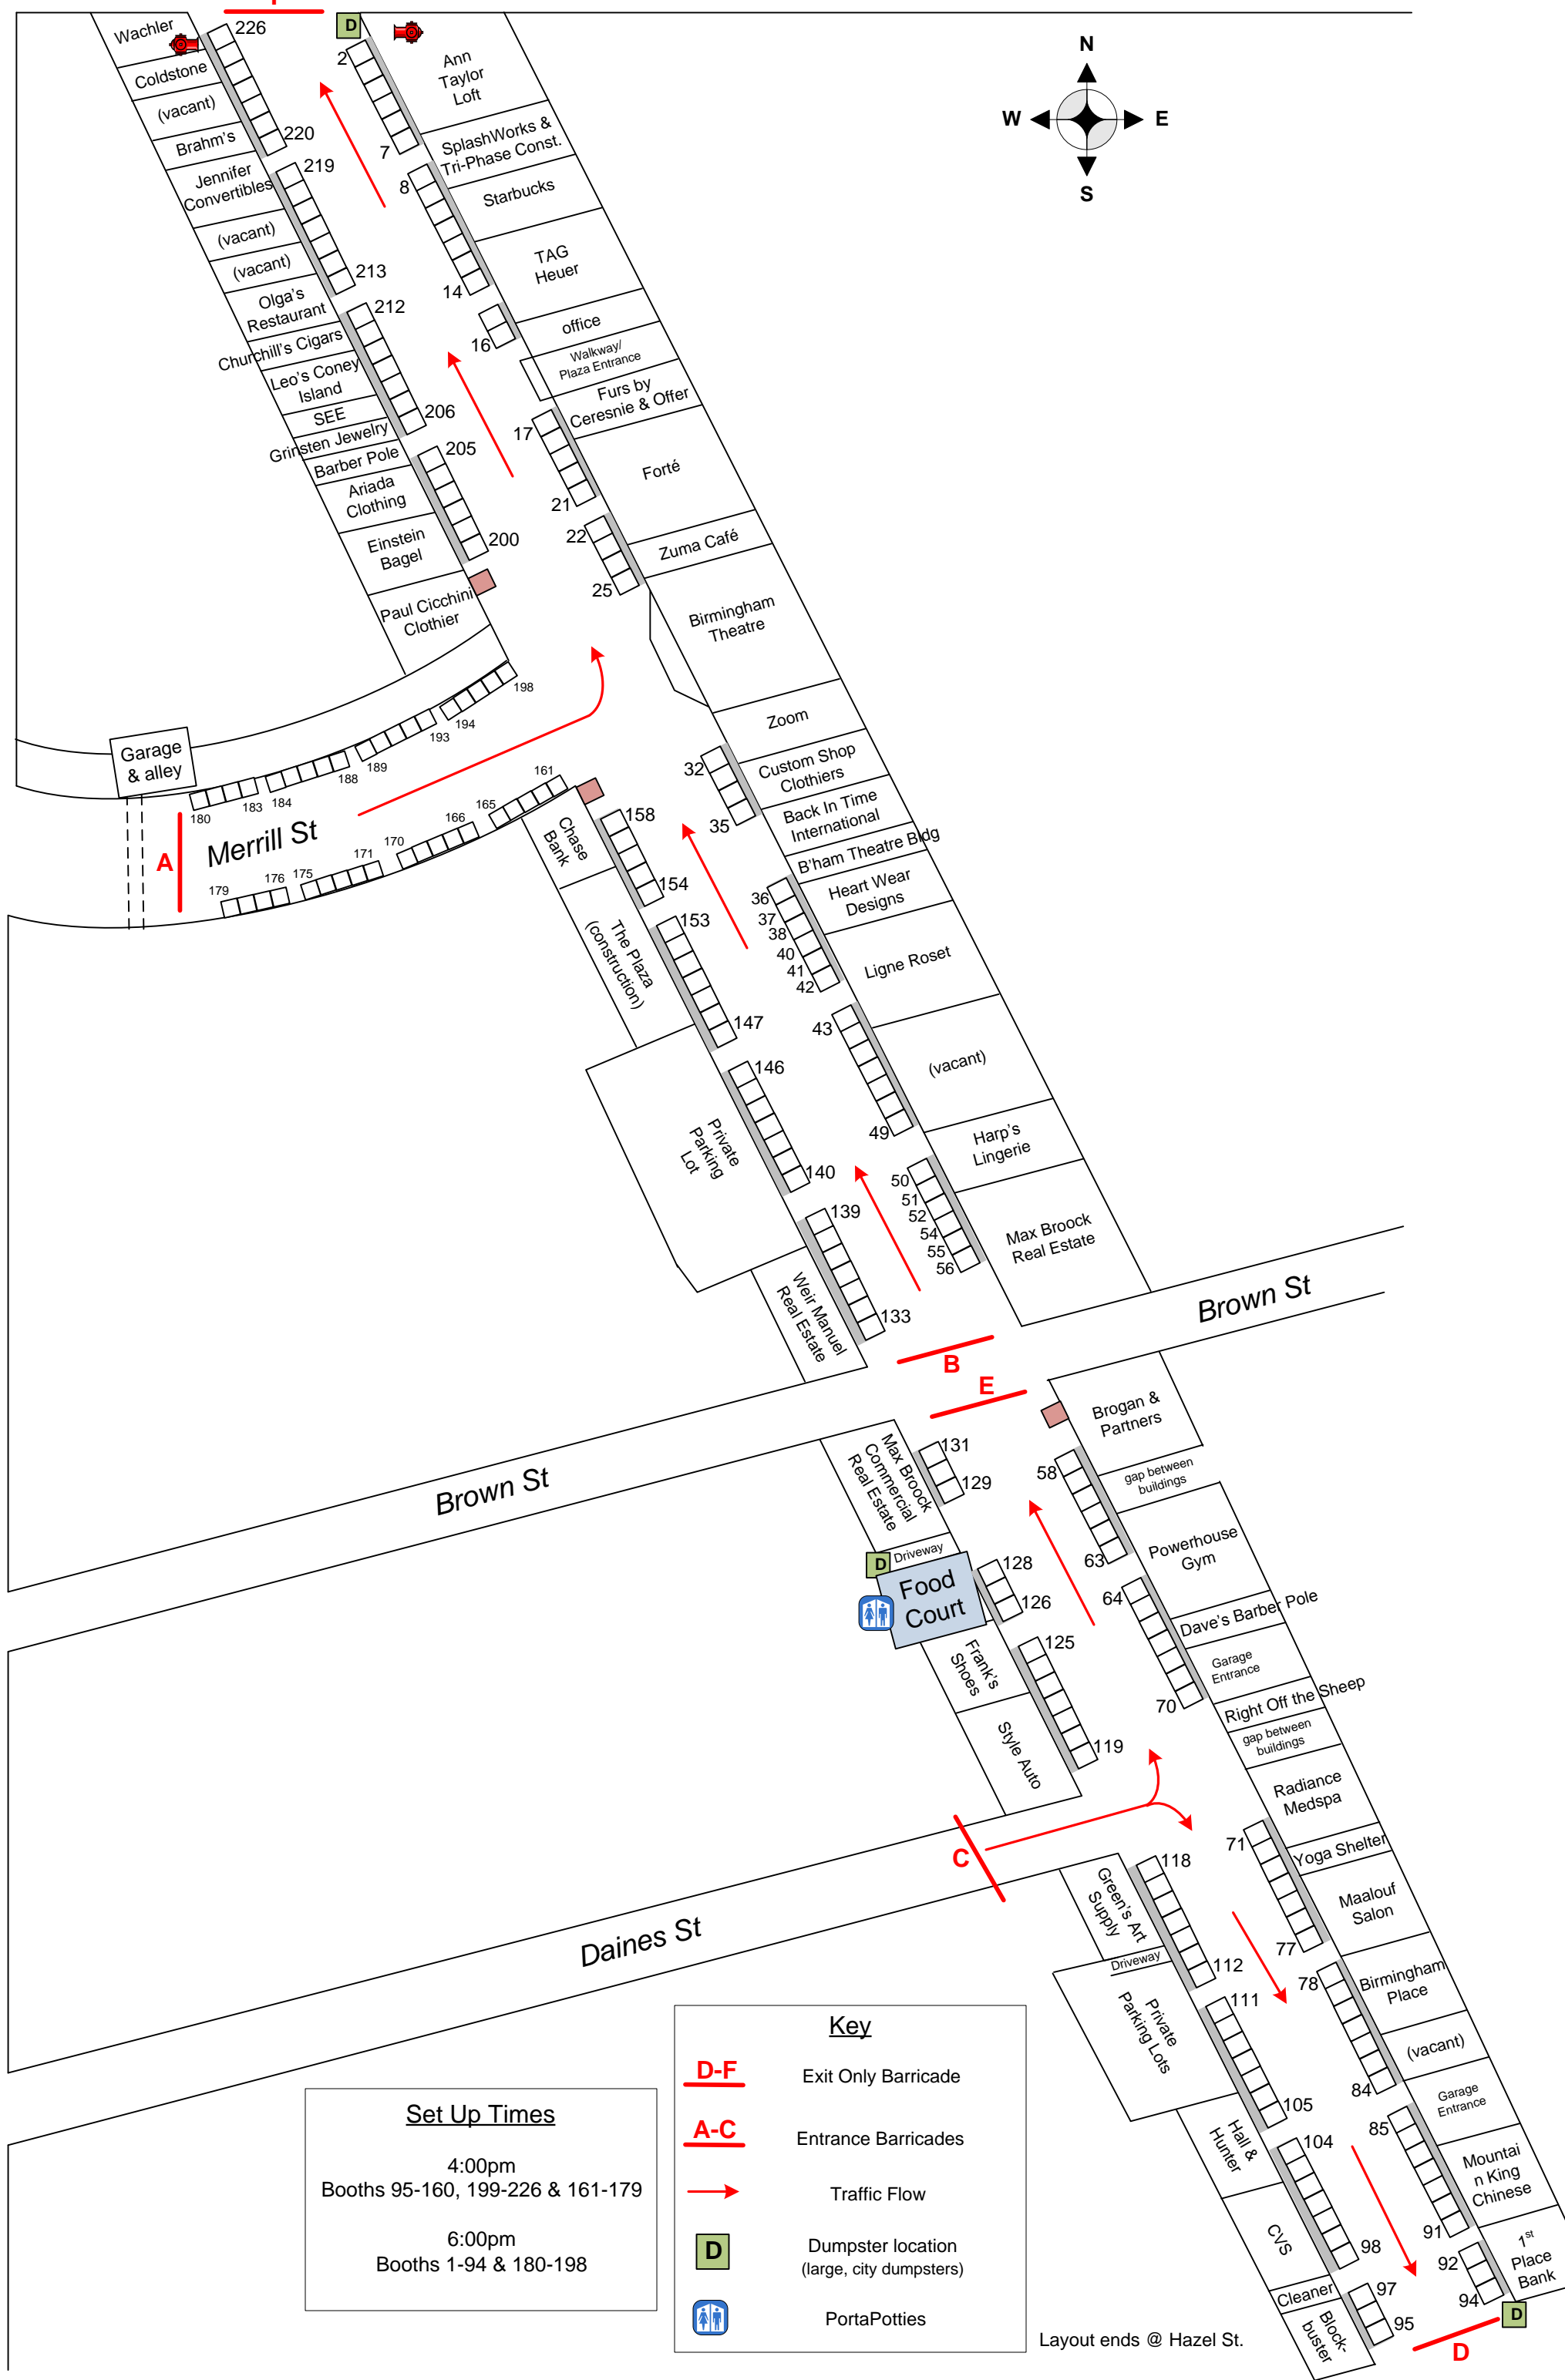

Art Birmingham Site Map* (not to scale)

West Maple

East Maple

Pierce St

Set Up Times

4:00pm
Booths 95-160, 199-226 & 161-179

6:00pm
Booths 1-94 & 180-198

Key	
D-F	Exit Only Barricade
A-C	Entrance Barricades
	Traffic Flow
	Dumpster location (large, city dumpsters)
	PortaPotties

Layout ends @ Hazel St.