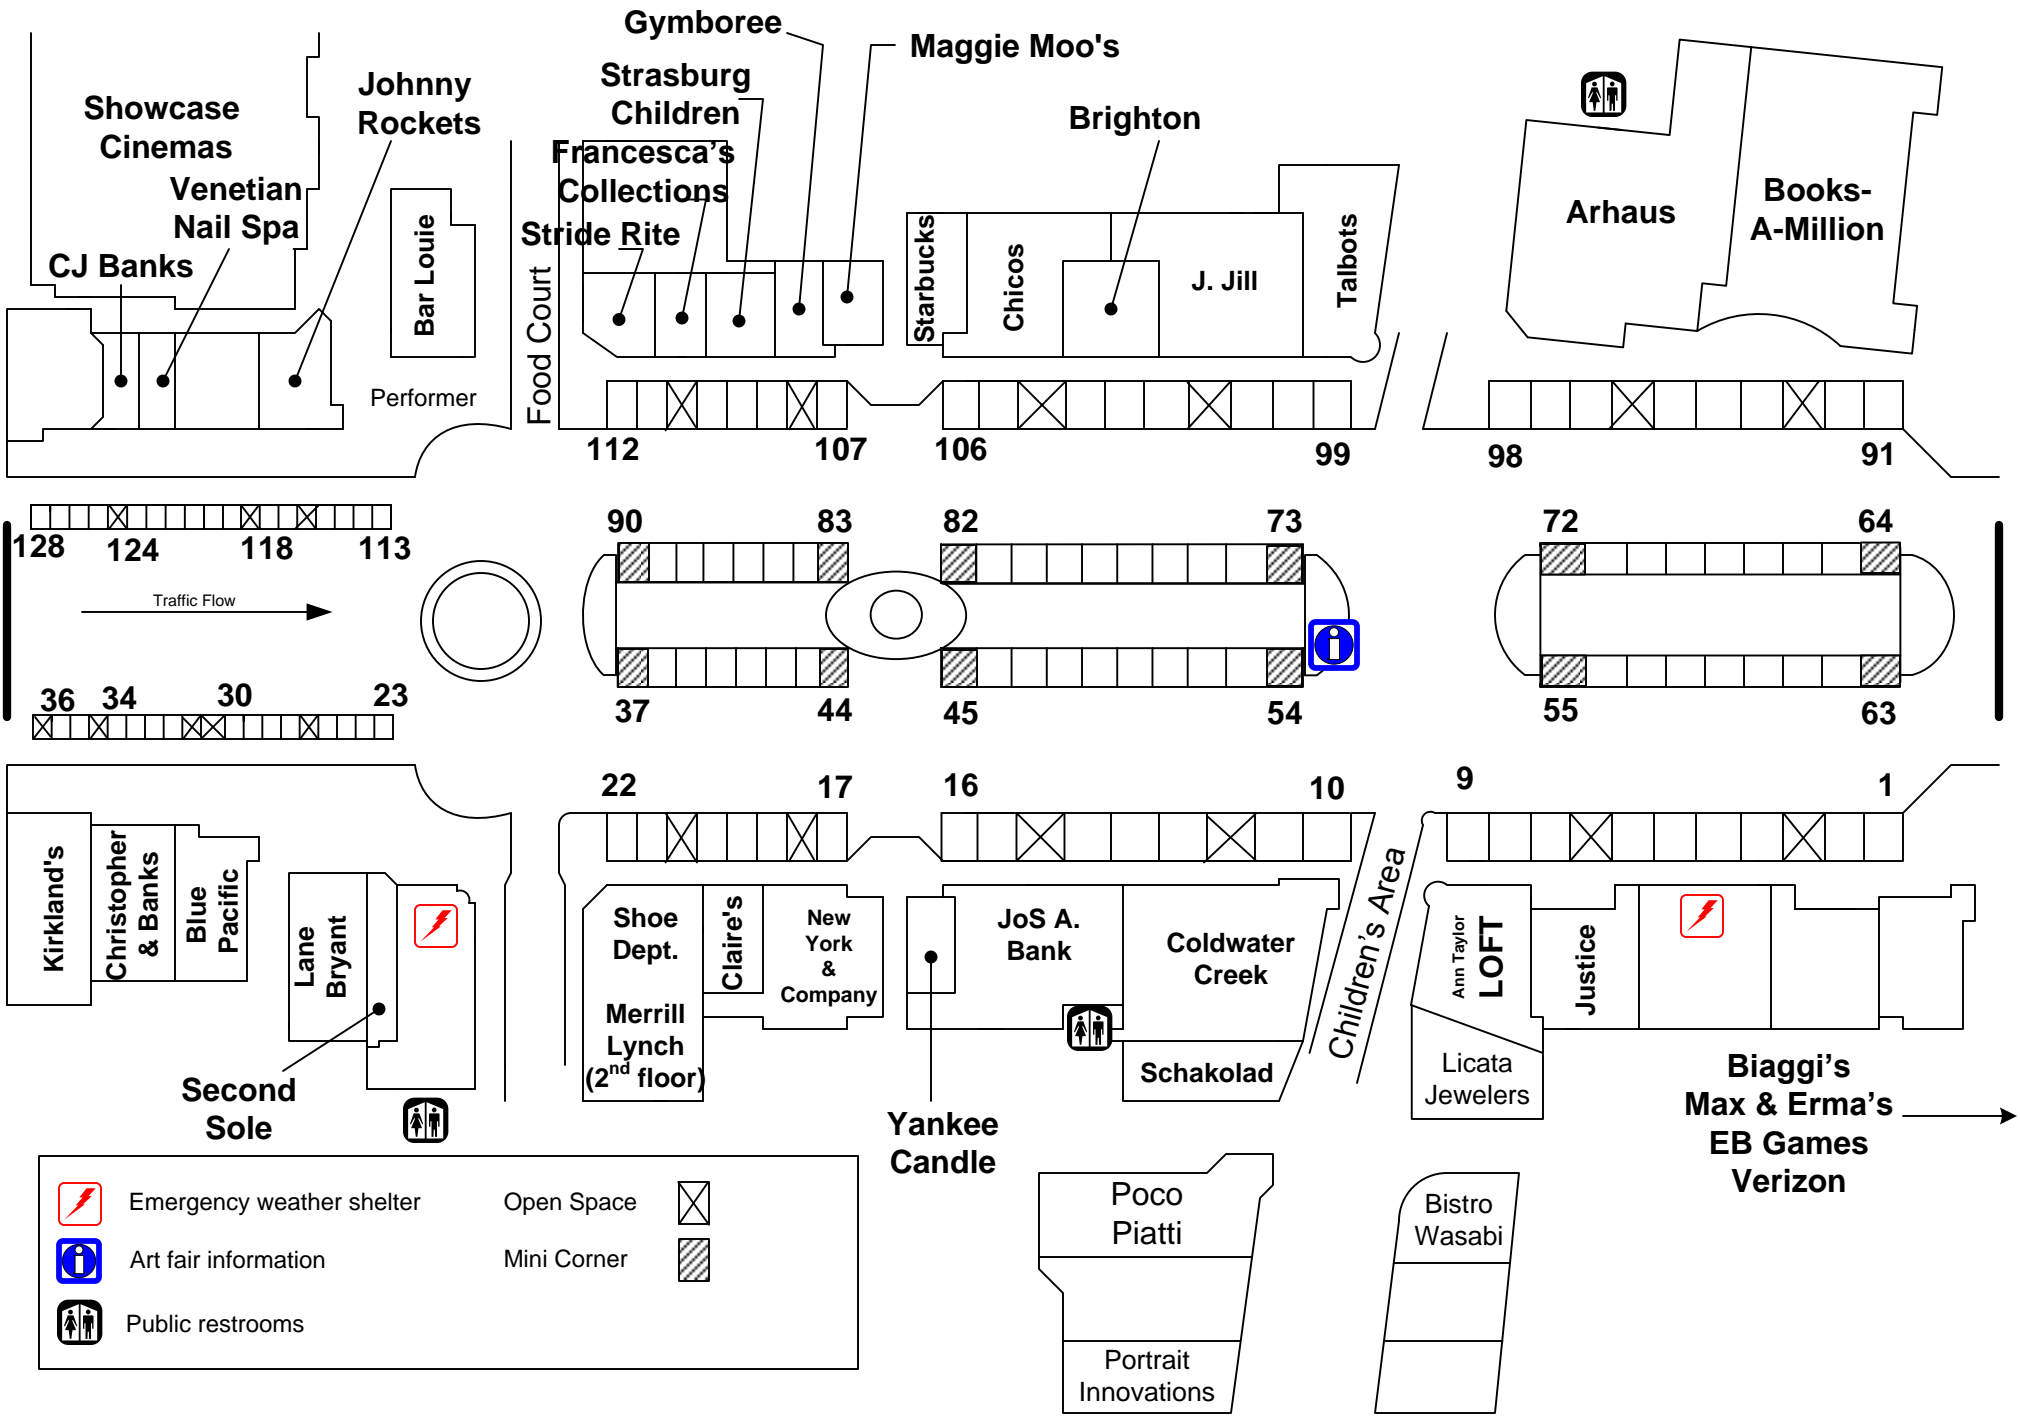

THIS MAP IS NOT TO SCALE

-  Emergency weather shelter
-  Art fair information
-  Public restrooms
-  Open Space
-  Mini Corner