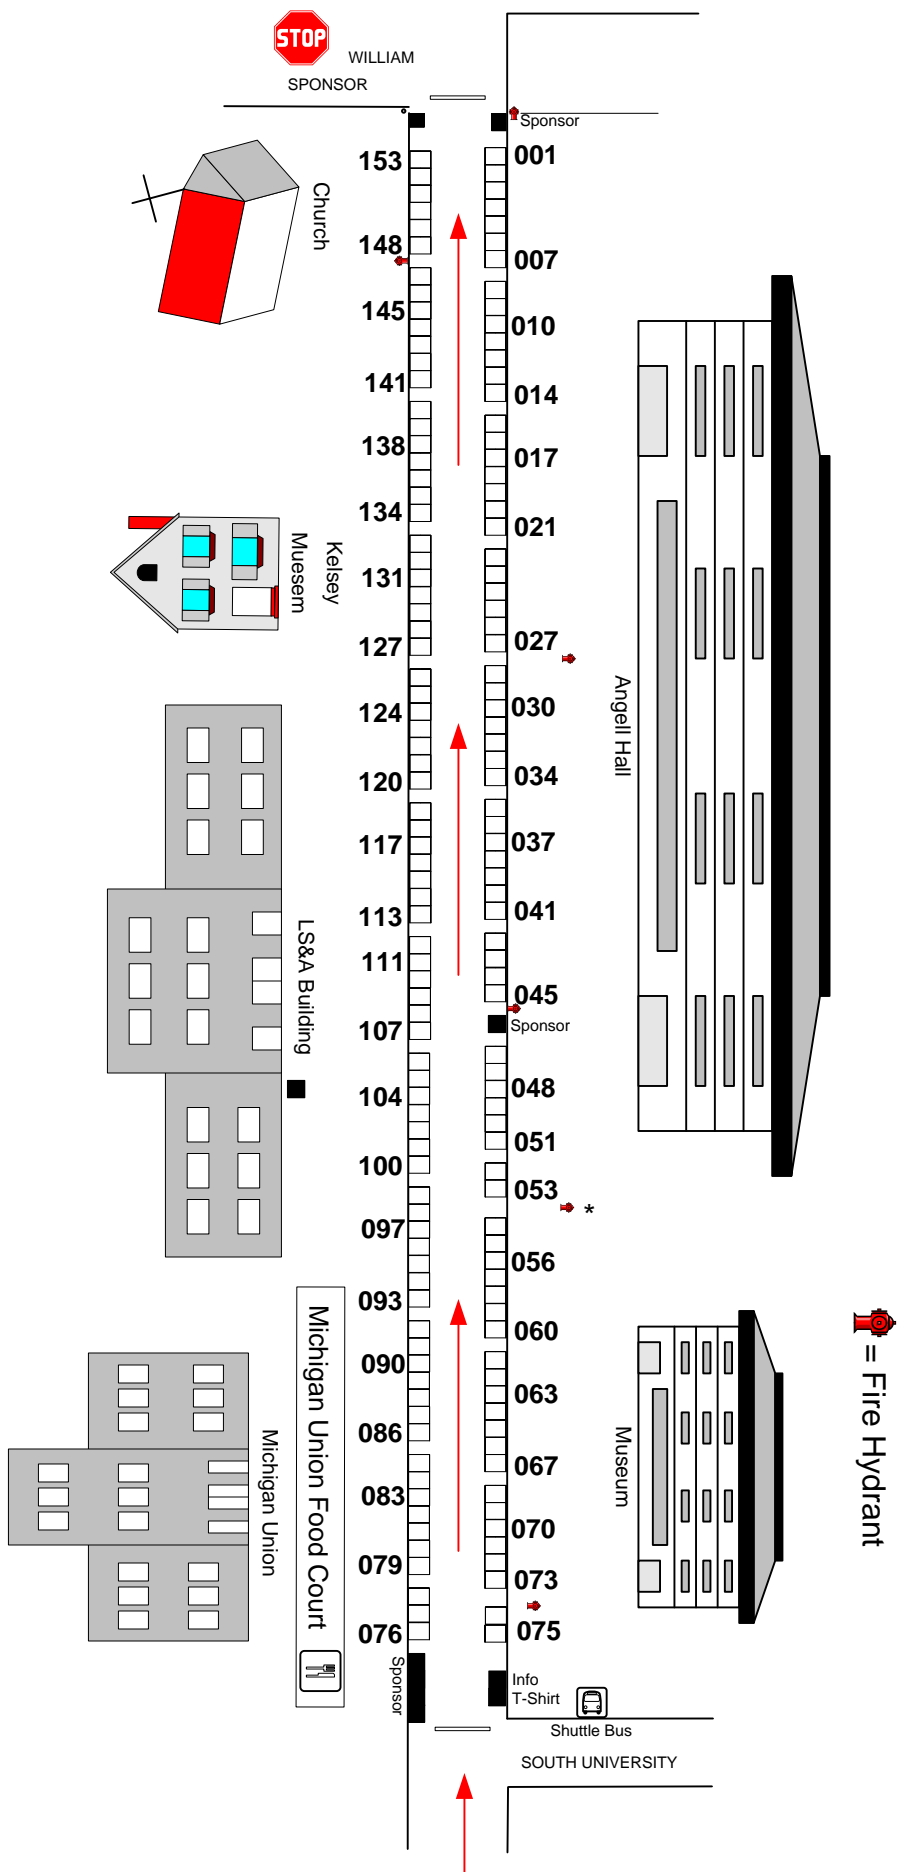

State Street Area

2010

Traffic Flow

STATE ST. Move-In Times*	
10:00 a.m. - 12:00 p.m.	Early Entry
12:00 p.m. - 2:00 p.m.	Oversized Vehicles**
2:30 p.m. - 4:30 p.m.	West Side Artists
5:00 p.m. - 7:00 p.m.	East Side Artists
7:30 p.m. - Open - (space permitting)	