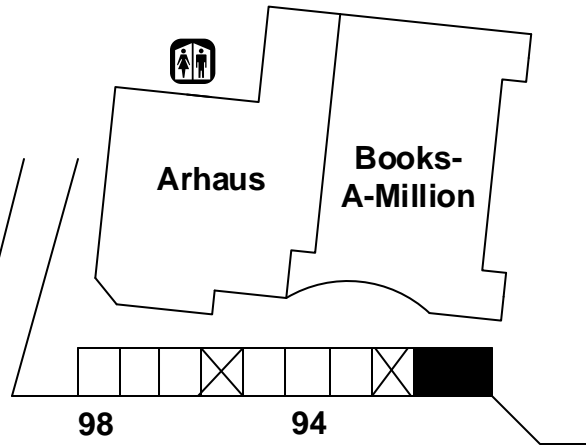

Move in/Move out staging

Artist Parking 91-112
Beyond green line

THIS MAP IS NOT TO SCALE

Artist Parking

	Art fair information		Open Space
	Public restrooms		Mini Corner
	Emergency weather shelter		

Biaggi's
Max & Erma's
Verizon