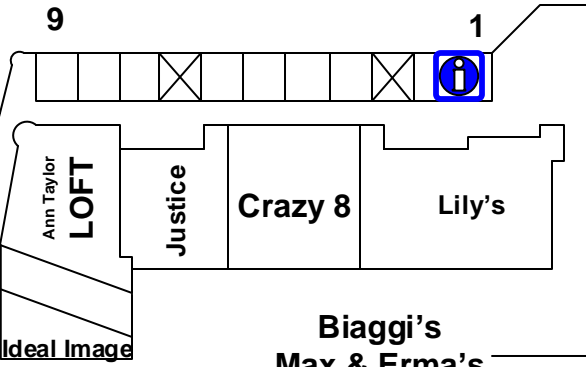

Move in/Move out staging

Artist Parking 91-112
Beyond green line

THIS MAP IS NOT TO SCALE

Artist Parking

	Art fair information		Open Space
	Public restrooms		Mini Corner
	Emergency weather shelter		

Biaggi's
Max & Erma's
Verizon