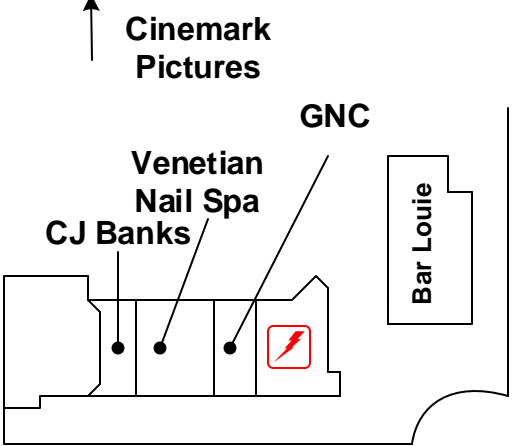

Move in/Move out staging

Artist Parking 91-112
Beyond green line

THIS MAP IS NOT TO SCALE

Artist Parking

	Art fair information		Open Space
	Public restrooms		Mini Corner
	Emergency weather shelter		

Biaggi's
Max & Erma's
Verizon