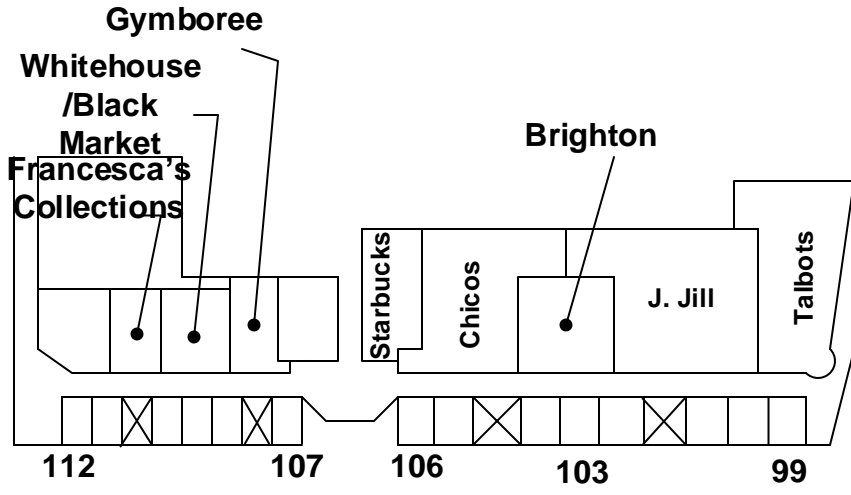

Move in/Move out staging

Artist Parking 91-112
Beyond green line

THIS MAP IS NOT TO SCALE

Artist Parking

	Art fair information		Open Space
	Public restrooms		Mini Corner
	Emergency weather shelter		

Biaggi's
Max & Erma's
Verizon