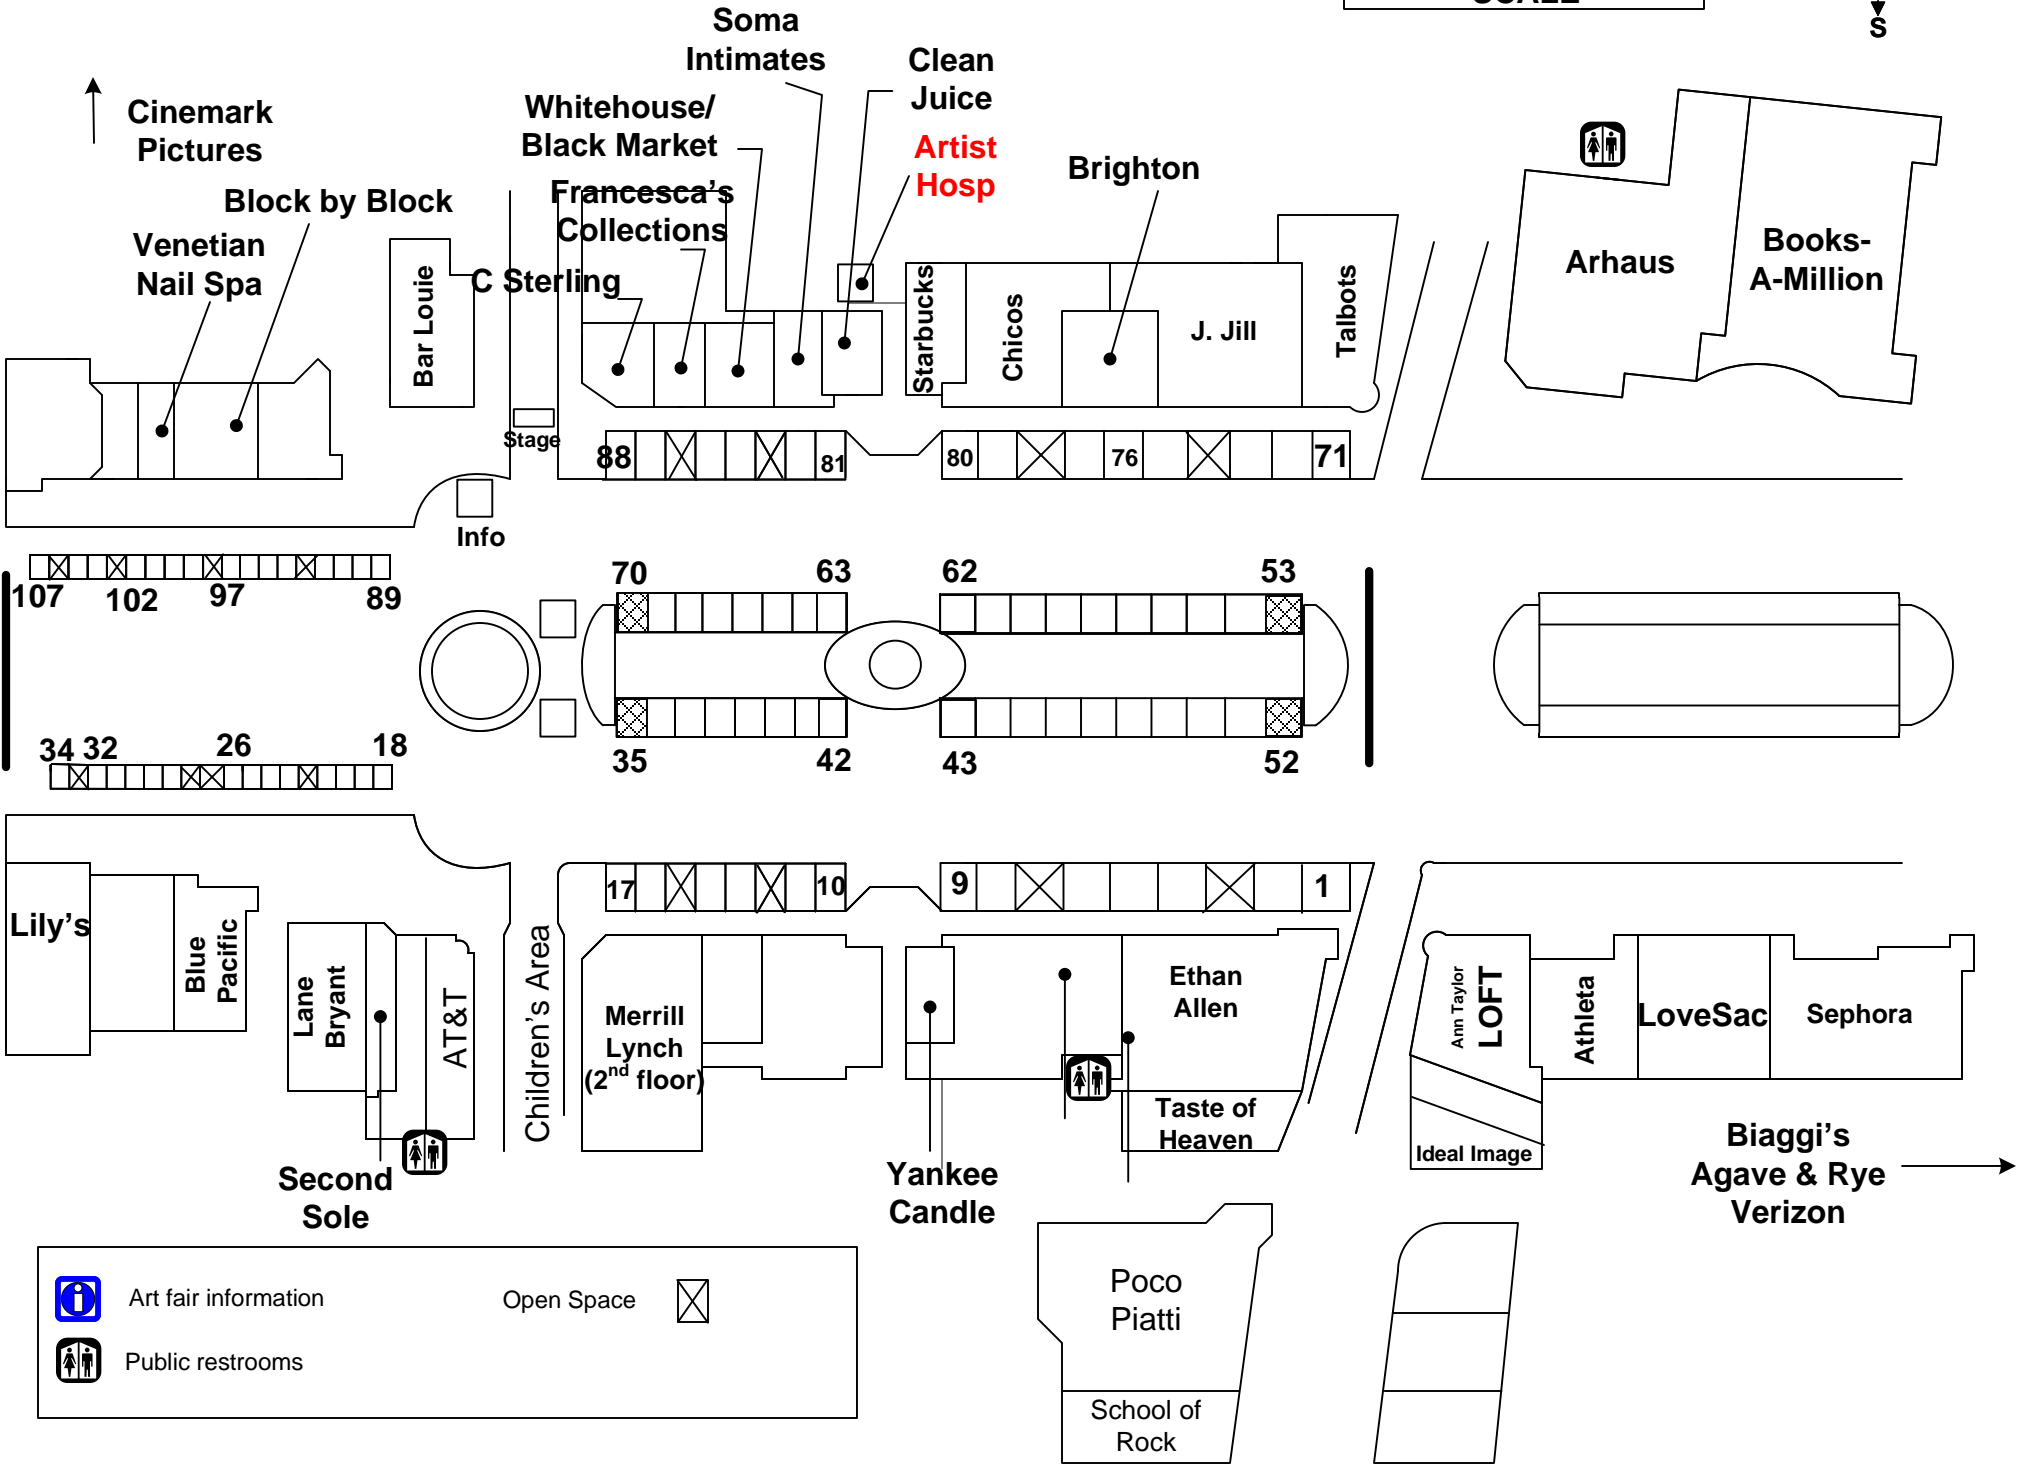

THIS MAP IS NOT TO SCALE

- Art fair information
- Public restrooms

Open Space

Biaggi's Agave & Rye →
Verizon