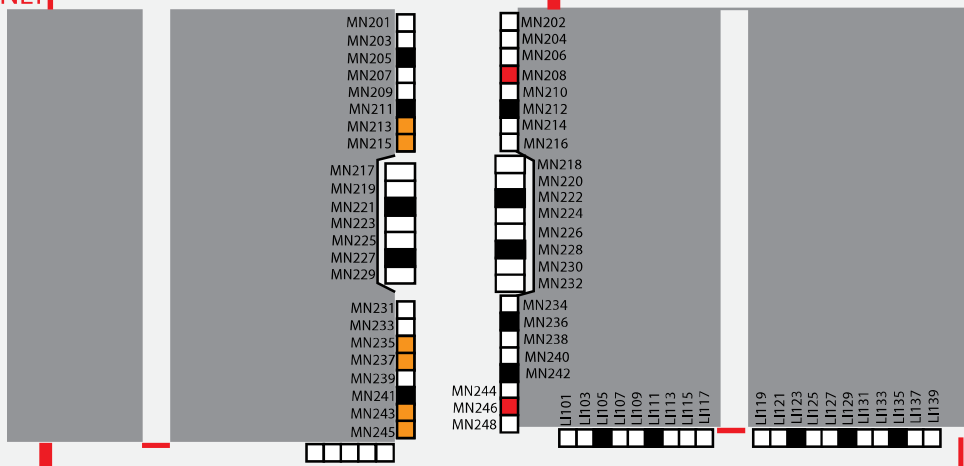

A
EXIT ONLY

Ann Arbor Summer Art Fair Main Street 2025

B
EXIT ONLY

Artist Hospitality

C

D

F

G