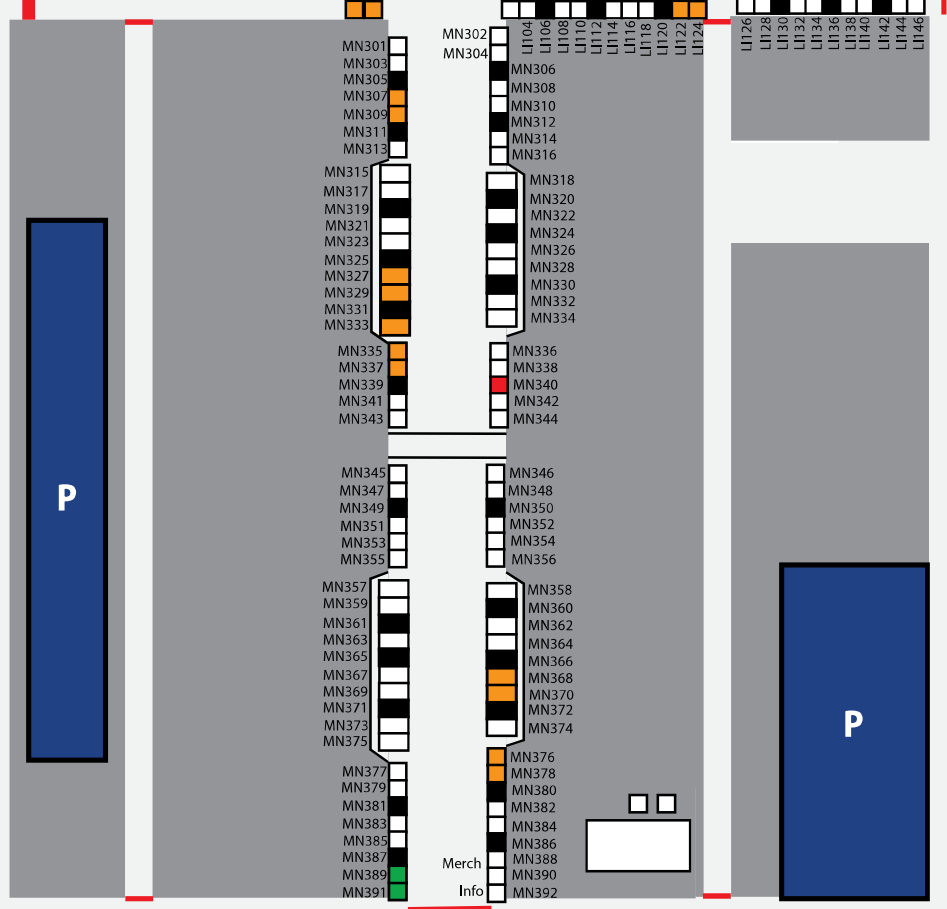

A
EXIT ONLY

Ann Arbor Summer Art Fair Main Street 2025

B
EXIT ONLY

Artist Hospitality

C

D

F

G

H

E