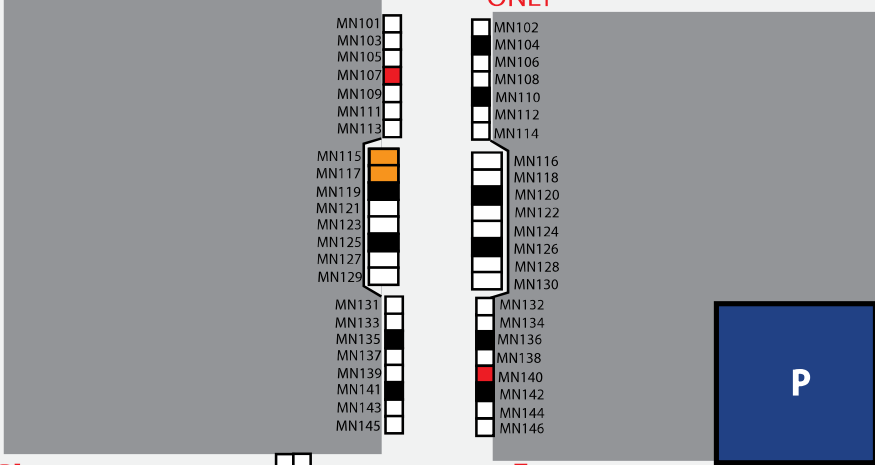

A
EXIT ONLY

Ann Arbor Summer Art Fair Main Street 2025

B
EXIT ONLY

Artist Hospitality

C

D

F

G