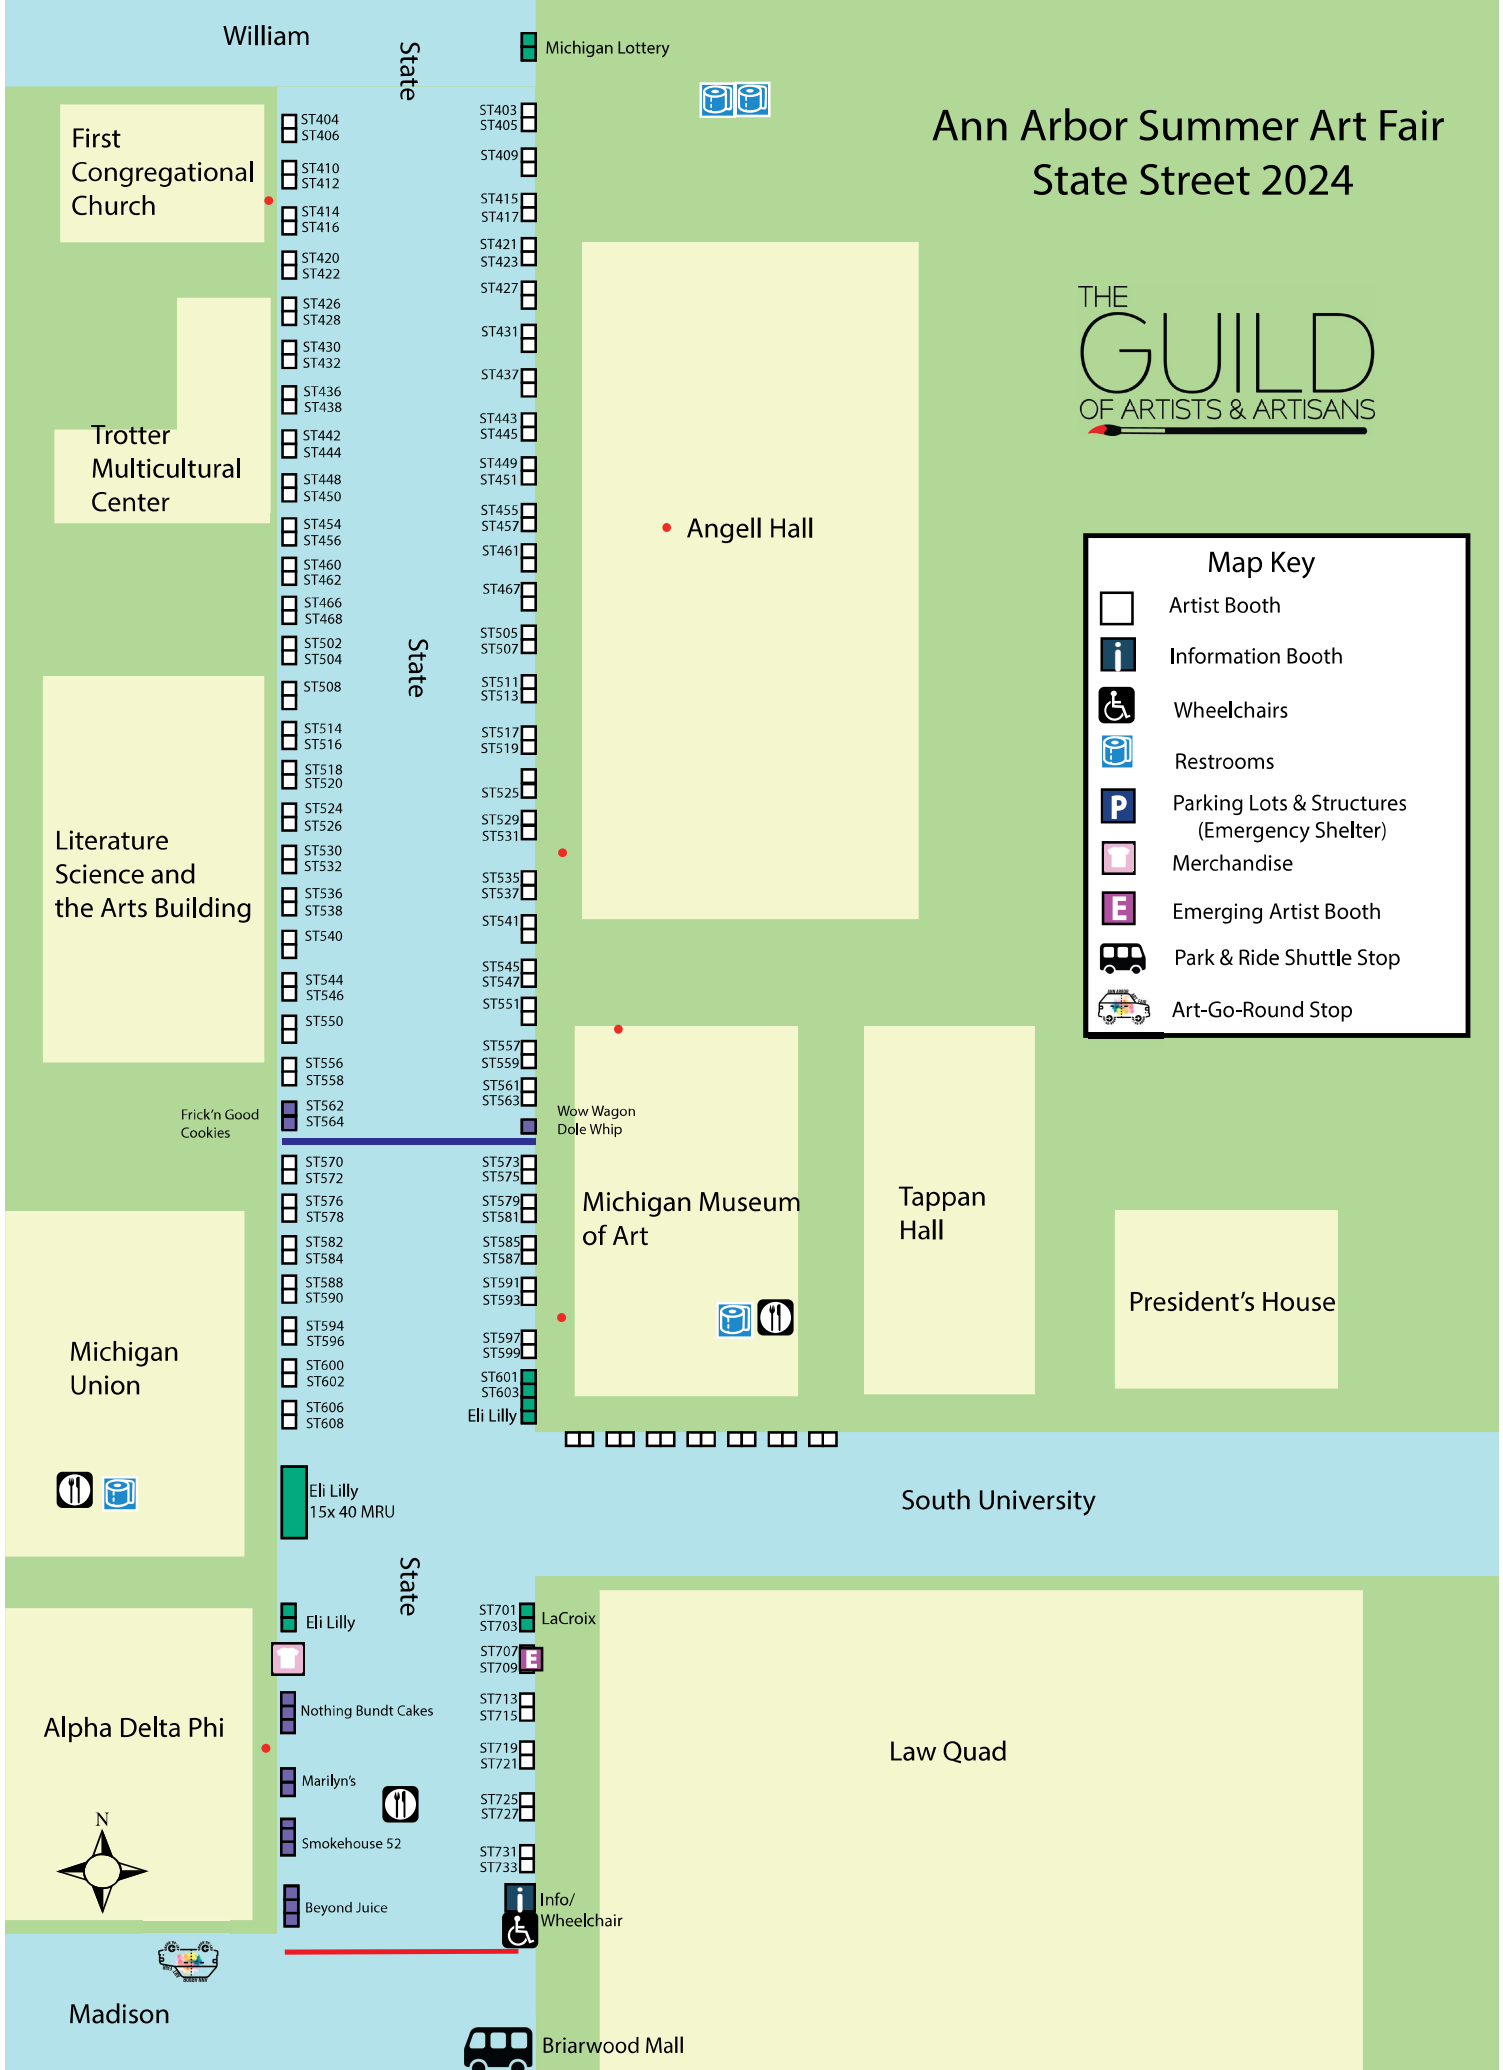

Ann Arbor Summer Art Fair State Street 2024

Map Key

-  Artist Booth
-  Information Booth
-  Wheelchairs
-  Restrooms
-  Parking Lots & Structures
(Emergency Shelter)
-  Merchandise
-  Emerging Artist Booth
-  Park & Ride Shuttle Stop
-  Art-Go-Round Stop

- ST404
- ST406
- ST410
- ST412
- ST414
- ST416
- ST420
- ST422
- ST426
- ST428
- ST430
- ST432
- ST436
- ST438
- ST442
- ST444
- ST448
- ST450
- ST454
- ST456
- ST460
- ST462
- ST466
- ST468
- ST502
- ST504
- ST508
- ST514
- ST516
- ST518
- ST520
- ST524
- ST526
- ST530
- ST532
- ST536
- ST538
- ST540
- ST544
- ST546
- ST550
- ST556
- ST558
- ST562
- ST564
- ST570
- ST572
- ST576
- ST578
- ST582
- ST584
- ST588
- ST590
- ST594
- ST596
- ST600
- ST602
- ST606
- ST608

First
Congregational
Church

Trotter
Multicultural
Center

Literature
Science and
the Arts Building

Michigan
Union

Alpha Delta Phi

Madison

Michigan Lottery

• Angell Hall

Wow Wagon
Dole Whip

Michigan Museum
of Art

Tappan
Hall

President's House

South University

Law Quad

Briarwood Mall