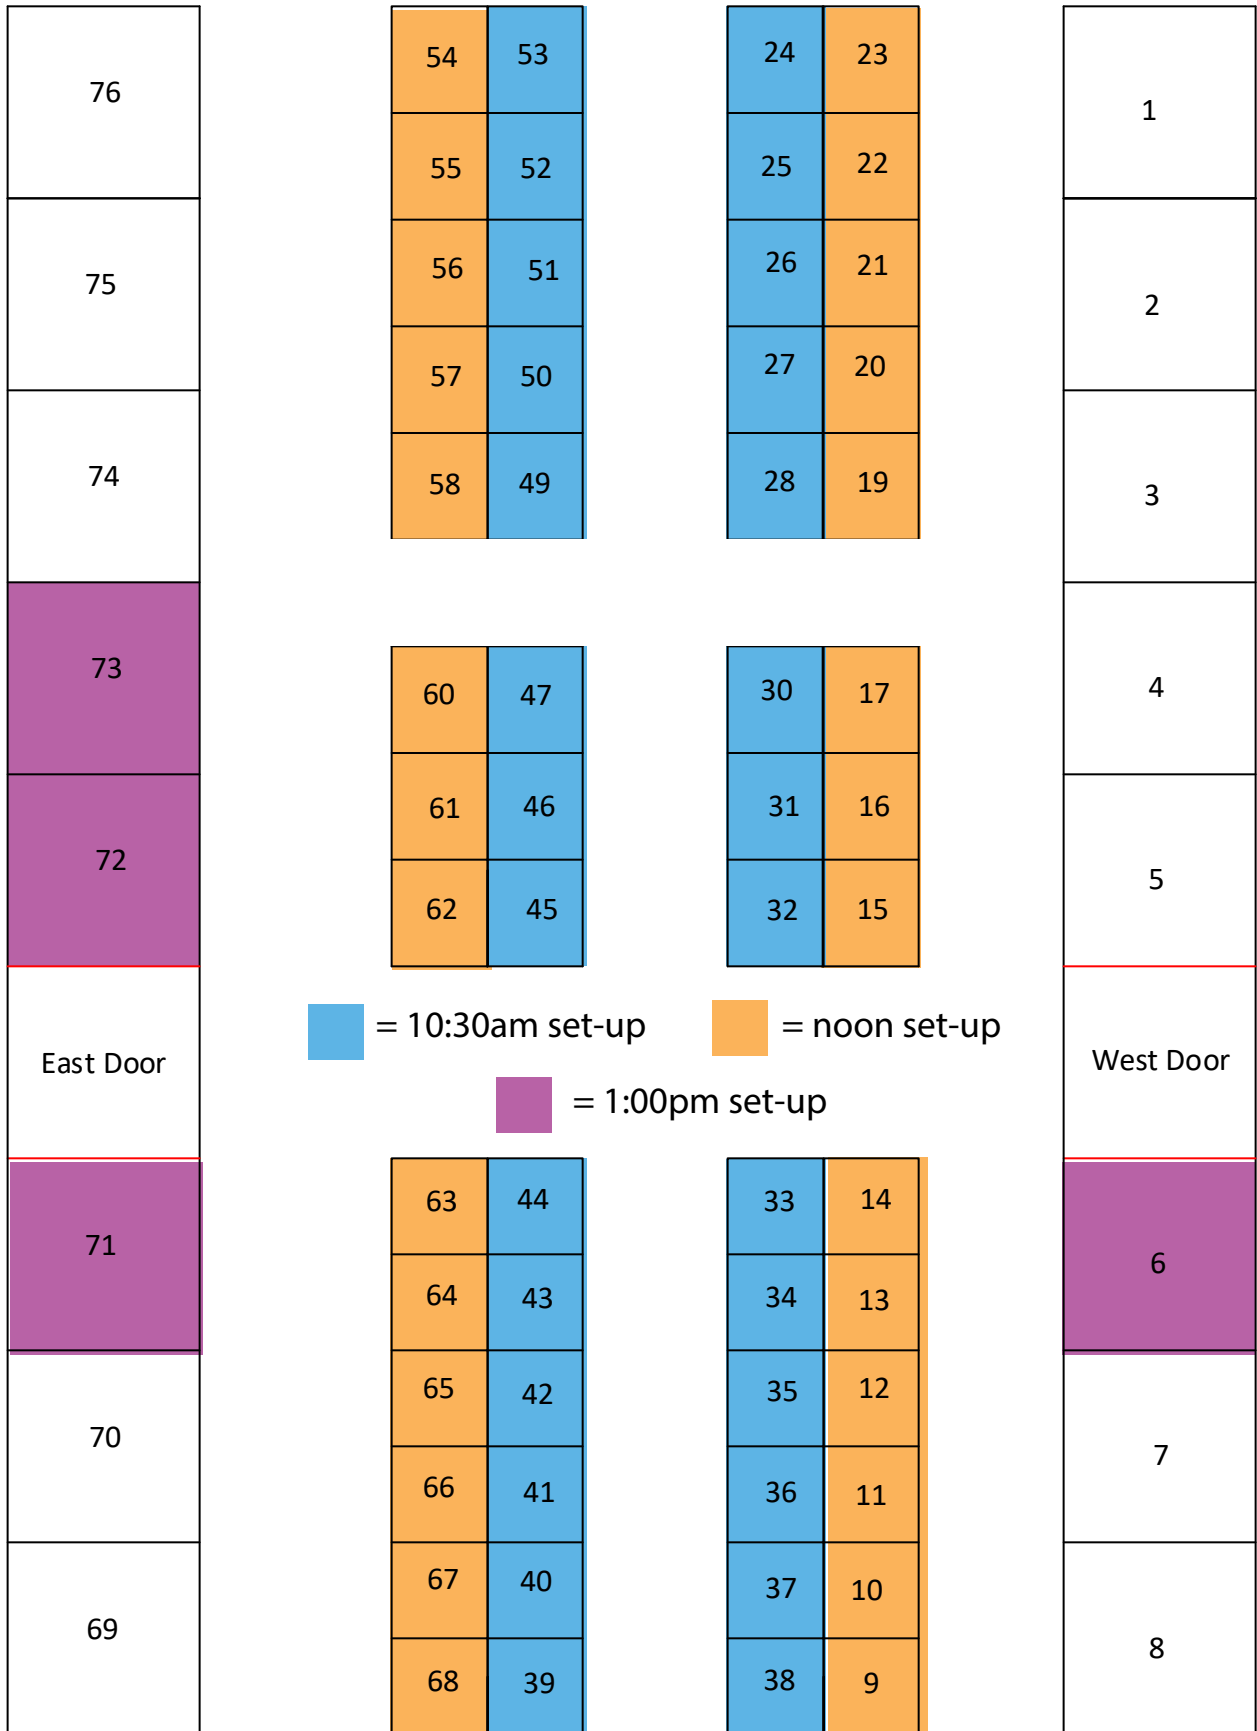

South Door

= 10:30am set-up
 = noon set-up
 = 1:00pm set-up

Office/Bathrooms