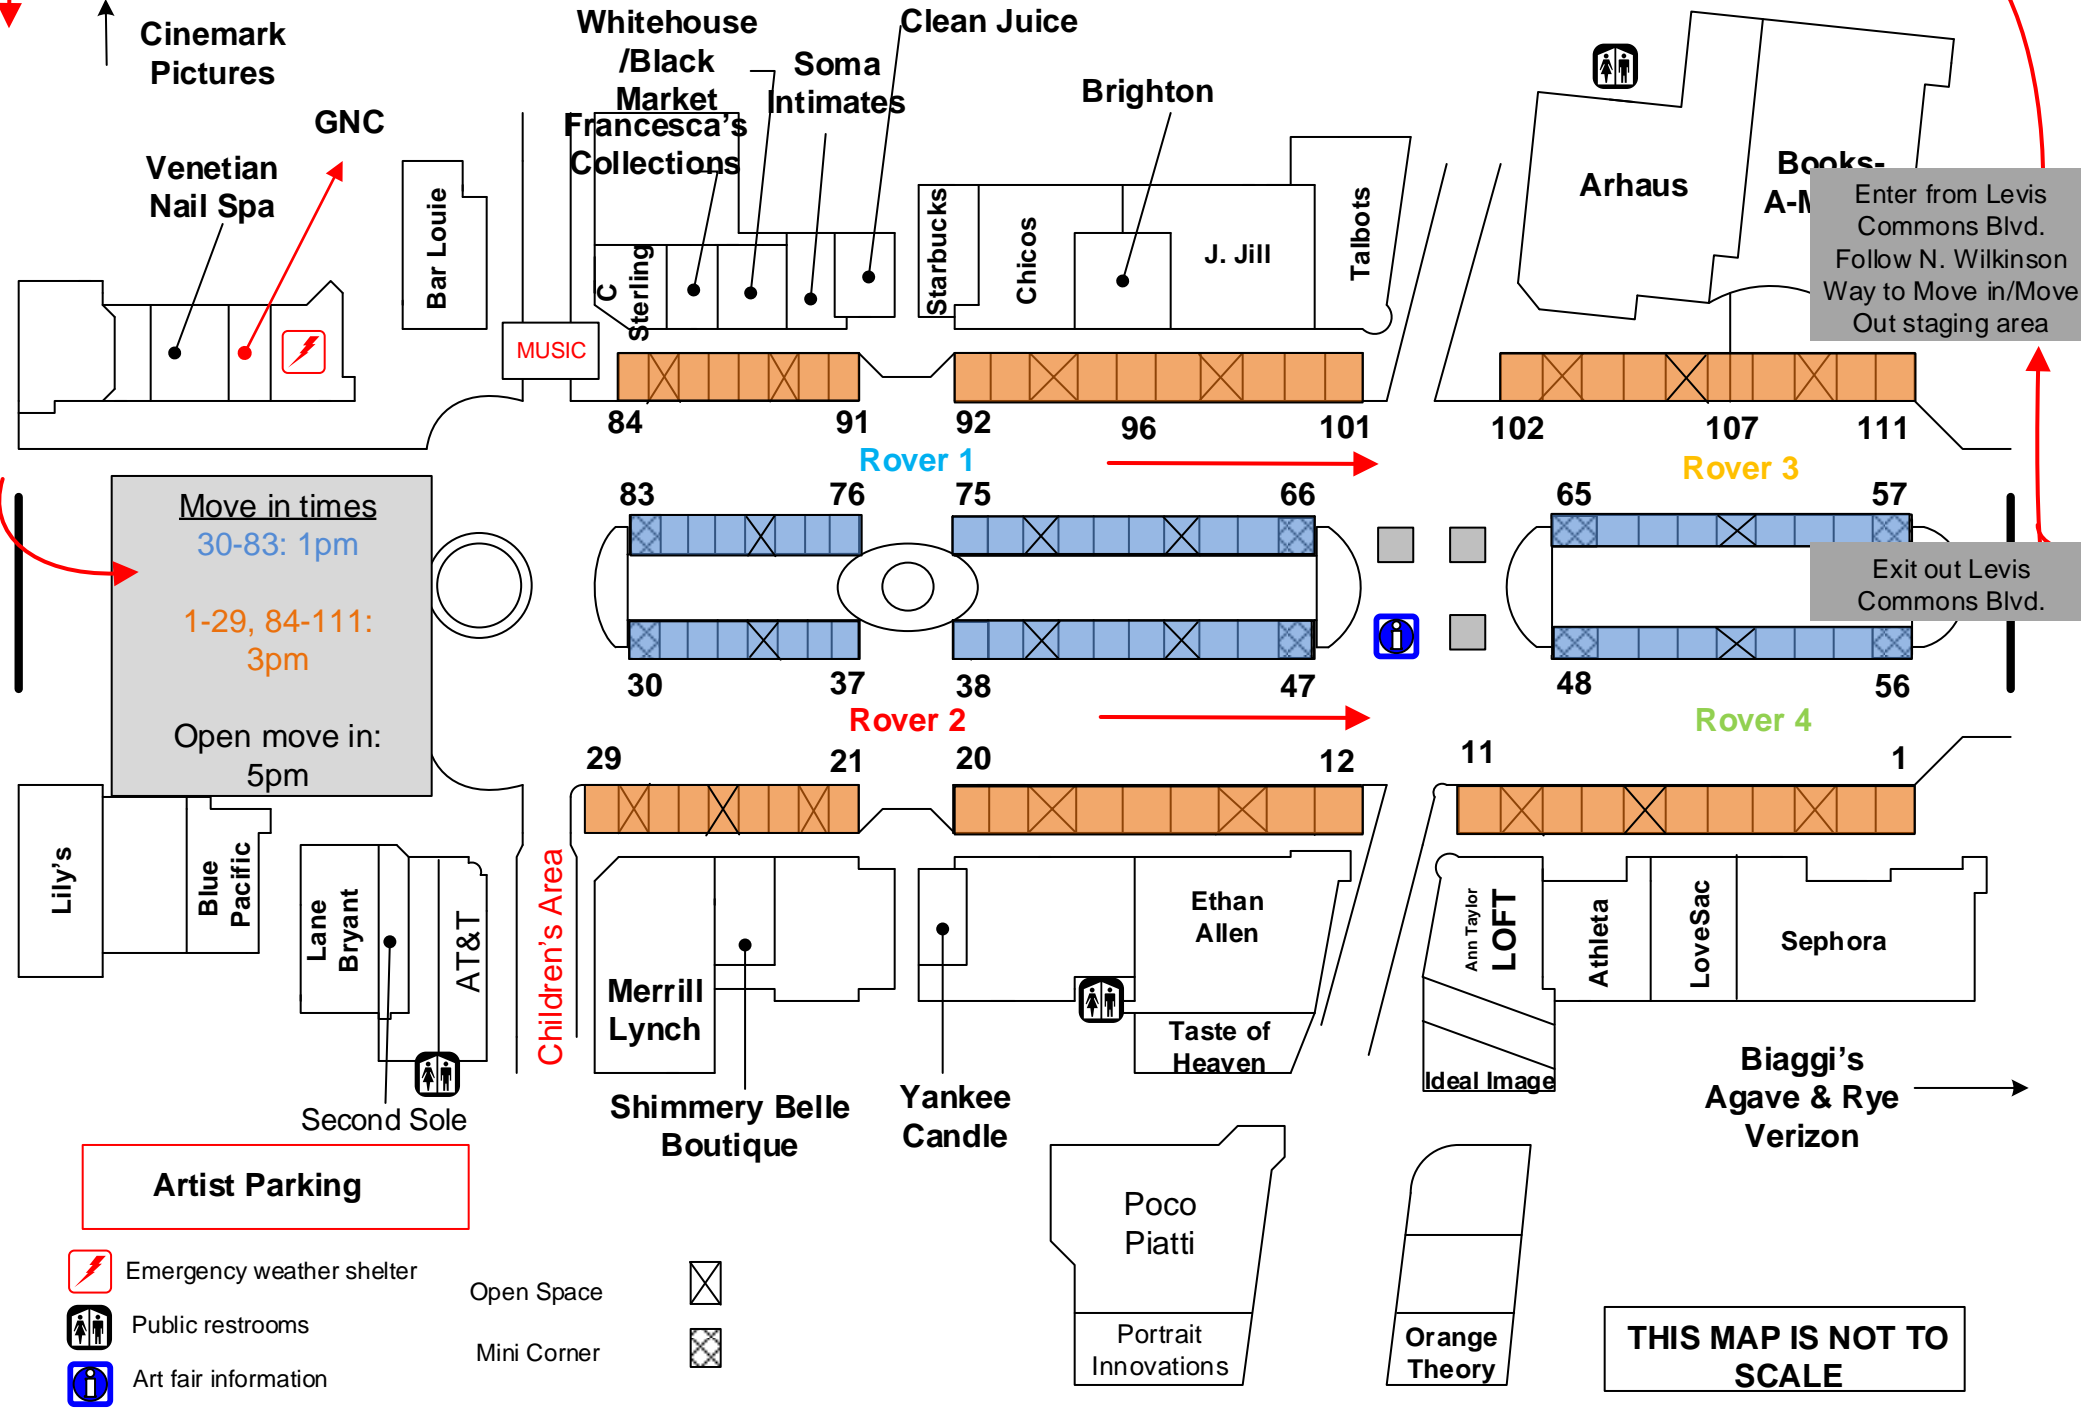

N. Wilkinson Way

Move in/Move out staging

Artist Parking 57 - 111 Beyond green line

Cinemark Pictures

Venetian Nail Spa

GNC

Bar Louie

Whitehouse /Black Market Collections

107

111

Move in times

30-83: 1pm

1-29, 84-111: 3pm

Open move in: 5pm

Rover 1

Rover 2

Rover 3

Rover 4

83

76

75

66

65

57

Public restrooms

Art fair information

Open Space

Mini Corner