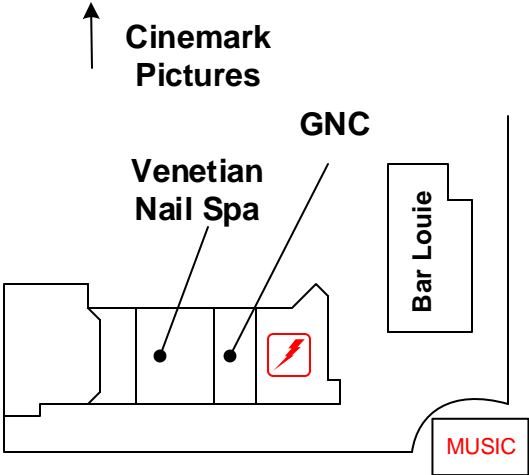

Move in/Move out staging

Artist Parking 57 - 110
Beyond green line

THIS MAP IS NOT TO SCALE

Artist Parking

- Emergency weather shelter
- Public restrooms
- Art fair information

- Open Space
- Mini Corner