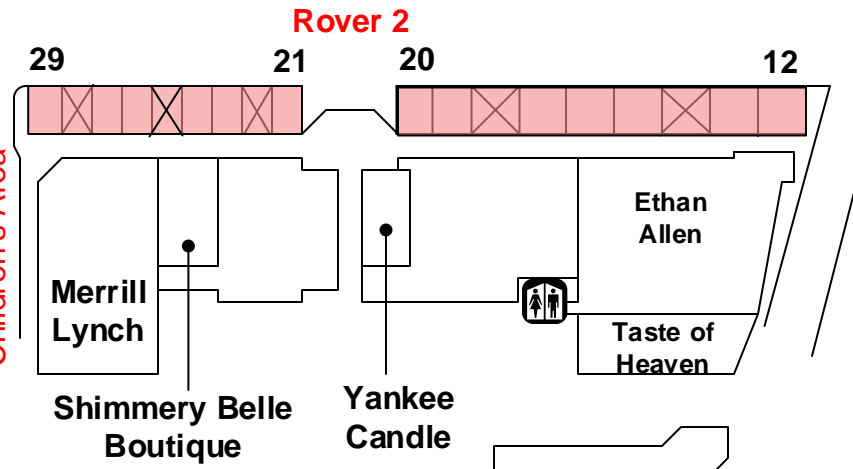

Move in/Move out staging

Artist Parking 57 - 110
Beyond green line

THIS MAP IS NOT TO SCALE

Artist Parking

- Emergency weather shelter
- Public restrooms
- Art fair information

- Open Space
- Mini Corner