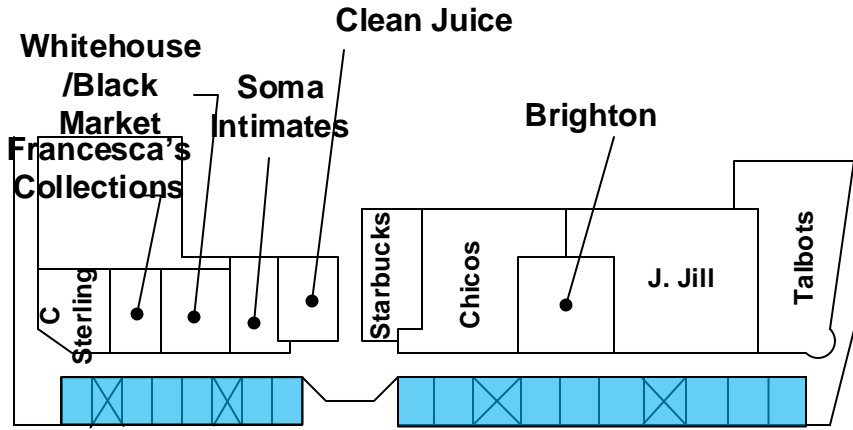

Move in/Move out staging

Artist Parking 57 - 110
Beyond green line

THIS MAP IS NOT TO SCALE

Artist Parking

- Emergency weather shelter
- Public restrooms
- Art fair information

- Open Space
- Mini Corner