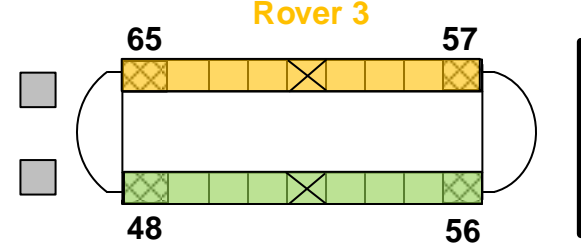

Move in/Move out staging

Artist Parking 57 - 110
Beyond green line

THIS MAP IS NOT TO SCALE

Artist Parking

- Emergency weather shelter
- Public restrooms
- Art fair information

- Open Space
- Mini Corner