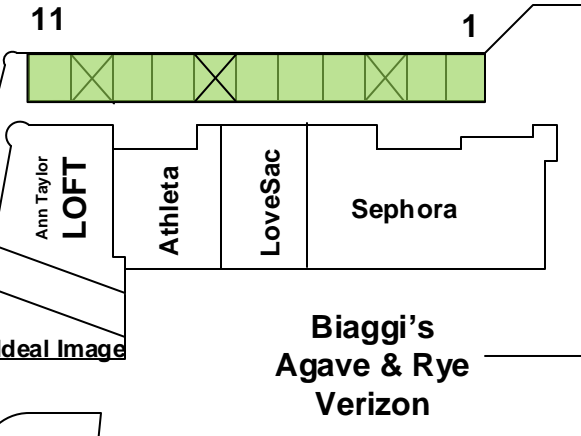

Move in/Move out staging

Artist Parking 57 - 110
Beyond green line

THIS MAP IS NOT TO SCALE

Artist Parking

- Emergency weather shelter
- Public restrooms
- Art fair information

- Open Space
- Mini Corner