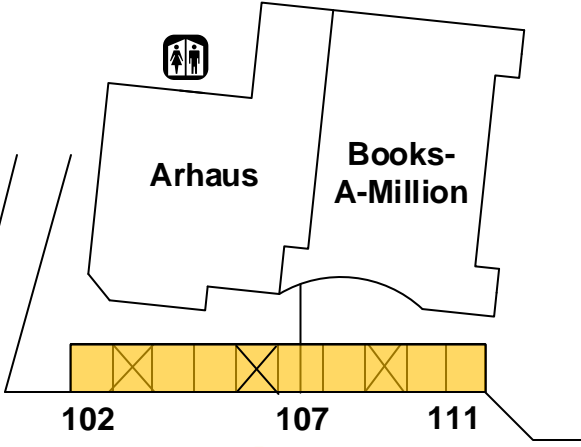

Move in/Move out staging

Artist Parking 57 - 110
Beyond green line

THIS MAP IS NOT TO SCALE

Artist Parking

- Emergency weather shelter
- Public restrooms
- Art fair information

- Open Space
- Mini Corner