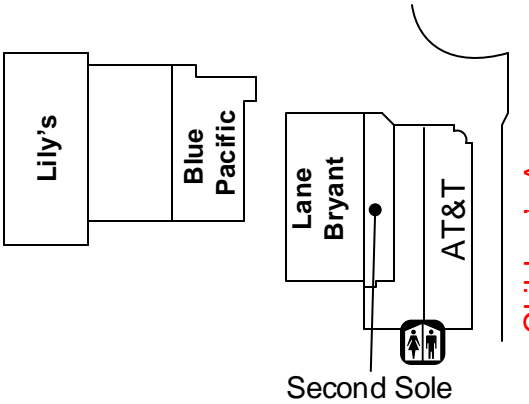

Move in/Move out staging

Artist Parking 57 - 110
Beyond green line

THIS MAP IS NOT TO SCALE

Artist Parking

- Emergency weather shelter
- Public restrooms
- Art fair information

- Open Space
- Mini Corner