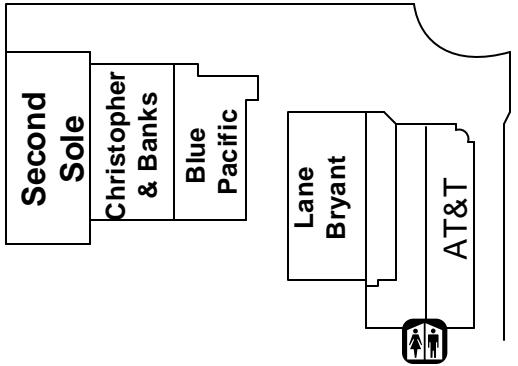

Move in/Move out staging

Artist Parking 50-98
Beyond green line

THIS MAP IS NOT TO SCALE

Yankee Candle, Poco Piatti, Portrait Innovations, Orange Theory, Biaggi's, Max & Erma's, Verizon

	Art fair information		Open Space
	Public restrooms		Mini Corner