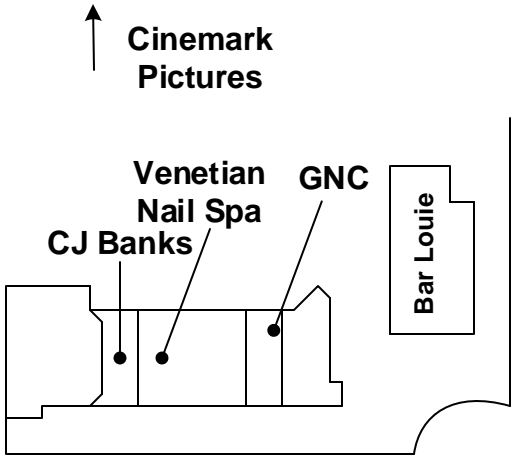

Move in/Move out staging

Artist Parking 50-98
Beyond green line

THIS MAP IS NOT TO SCALE

Yankee Candle, Poco Piatti, Portrait Innovations, Orange Theory, Biaggi's, Max & Erma's, Verizon

	Art fair information		Open Space
	Public restrooms		Mini Corner