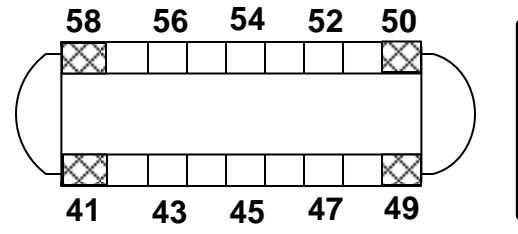

Move in/Move out staging

Artist Parking 50-98
Beyond green line

THIS MAP IS NOT TO SCALE

Yankee Candle, Poco Piatti, Portrait Innovations, Orange Theory, Biaggi's, Max & Erma's, Verizon

	Art fair information		Open Space
	Public restrooms		Mini Corner