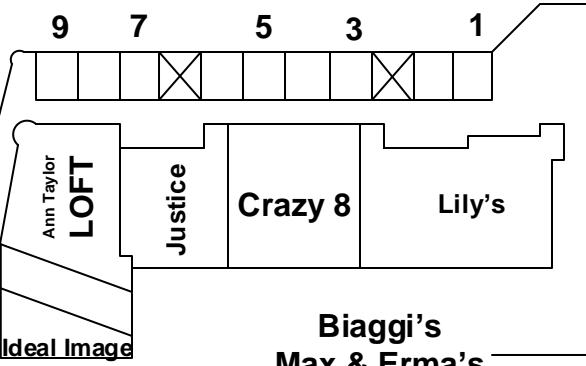

Move in/Move out staging

Artist Parking 50-98
Beyond green line

THIS MAP IS NOT TO SCALE

Yankee Candle, Poco Piatti, Portrait Innovations, Orange Theory, Biaggi's, Max & Erma's, Verizon

	Art fair information		Open Space
	Public restrooms		Mini Corner