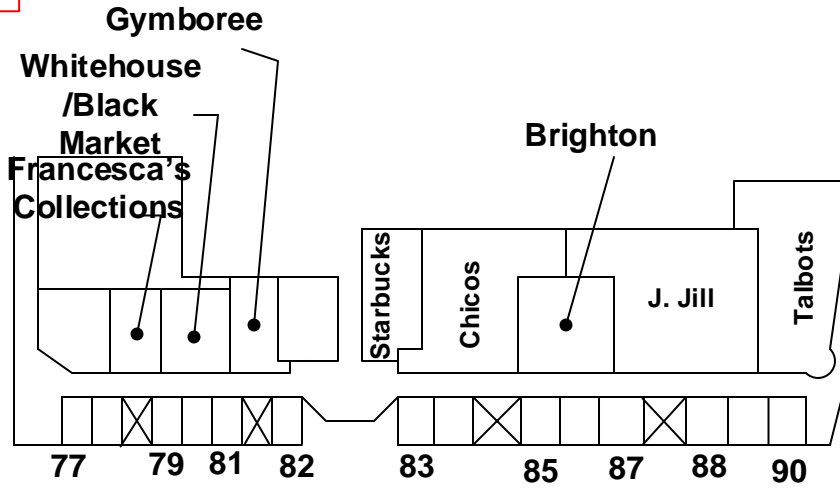

Move in/Move out staging

Artist Parking 50-98
Beyond green line

THIS MAP IS NOT TO SCALE

Yankee Candle, Poco Piatti, Portrait Innovations, Orange Theory, Biaggi's, Max & Erma's, Verizon

	Art fair information		Open Space
	Public restrooms		Mini Corner