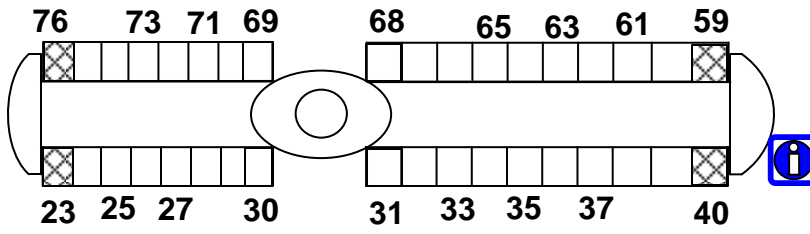

Move in/Move out staging

Artist Parking 50-98
Beyond green line

THIS MAP IS NOT TO SCALE

Yankee Candle, Poco Piatti, Portrait Innovations, Orange Theory, Biaggi's, Max & Erma's, Verizon

	Art fair information		Open Space
	Public restrooms		Mini Corner