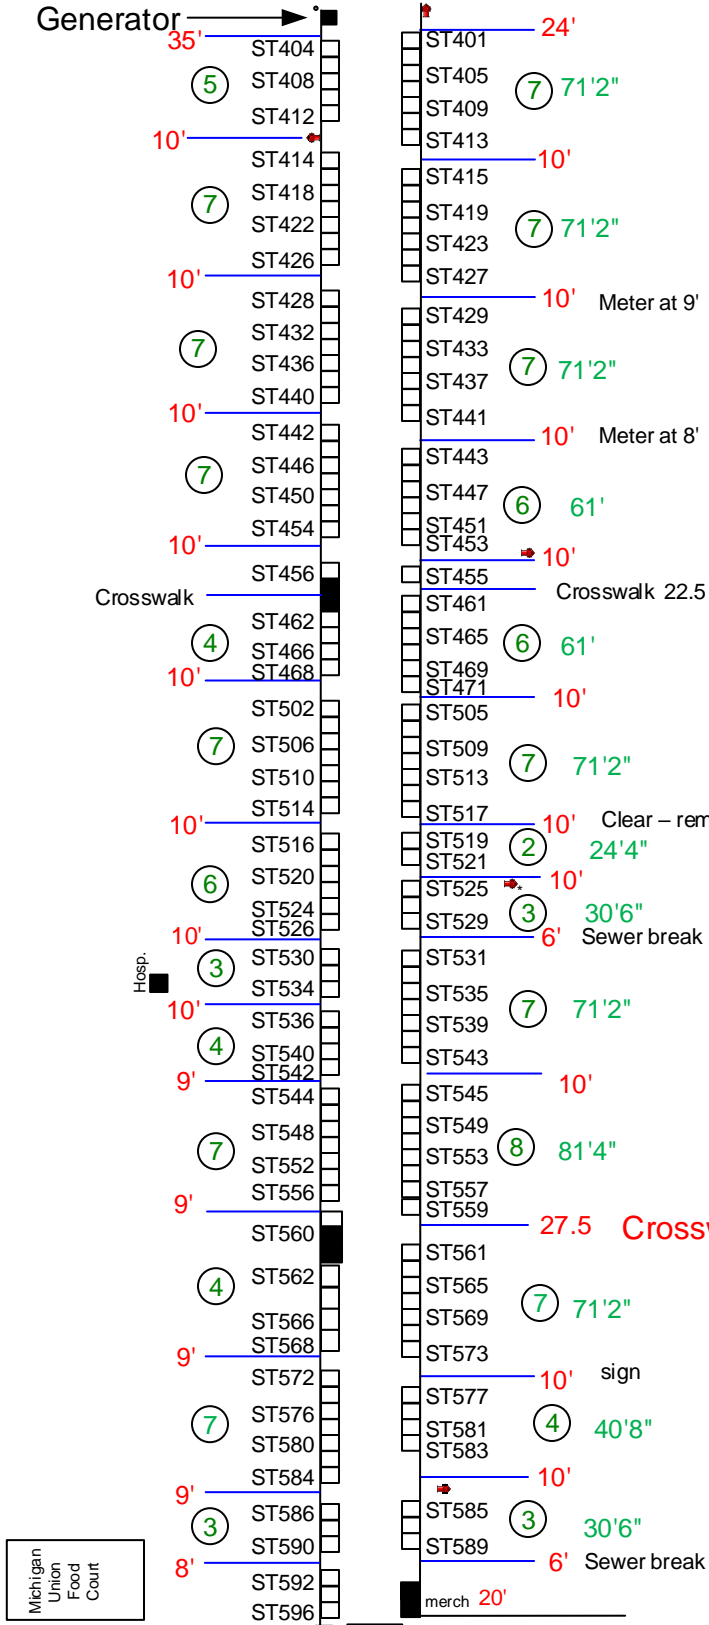

WILLIAM

Start from cross walk line

Generator

STATE STREET AREA 2018

Fire Hydrant

Michigan Union Food Court

SOUTH UNIVERSITY